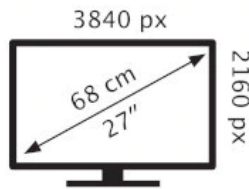

BenQ

SW271C

40 kWh/1000h

ABCDEF G

55 kWh/1000h

2019/2013