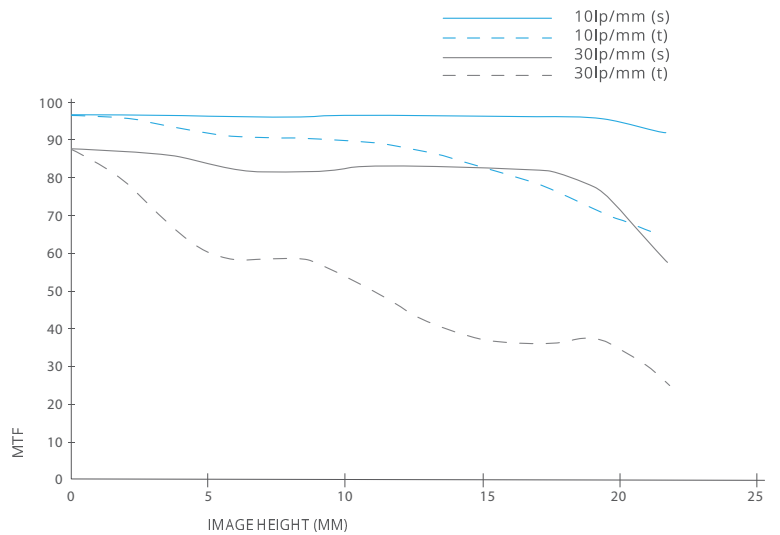

Irix 11mm f/4.0 DIFFRACTION MTF

SPECIFICATION:

image size	35 mm "Full Frame"
focal length	11 mm
aperture range	f/4.0 - f/22
focusing range	0,27 m (0.9 ft) - ∞
focusing type	manual with lock function
field of view	126° (diagonal)
aperture control	via camera
aperture shape	9 rounded blades
lens construction	16 elements in 10 groups
front filter thread	no
rear gelatin filter slot	30 x 30 mm
available mounts	Canon EF, Nikon F, Pentax K
dimensions (D x H)	118 x 103 mm (4.49" x 4.05")
weight	730 – 790 g (1.61 – 1.74 lbs)

Irix 11mm f/4.0 DISTORTION